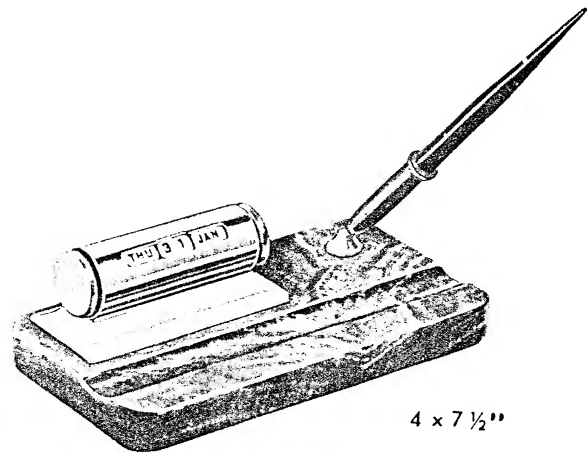

4 x 7 ½"

3502S
SPANISH ONYX
With B121SKD White Dot Pen $35.00
With B5SKD Pen, pencil or ballpoint 27.50
(Includes No. 586 Perpetual Calendar)